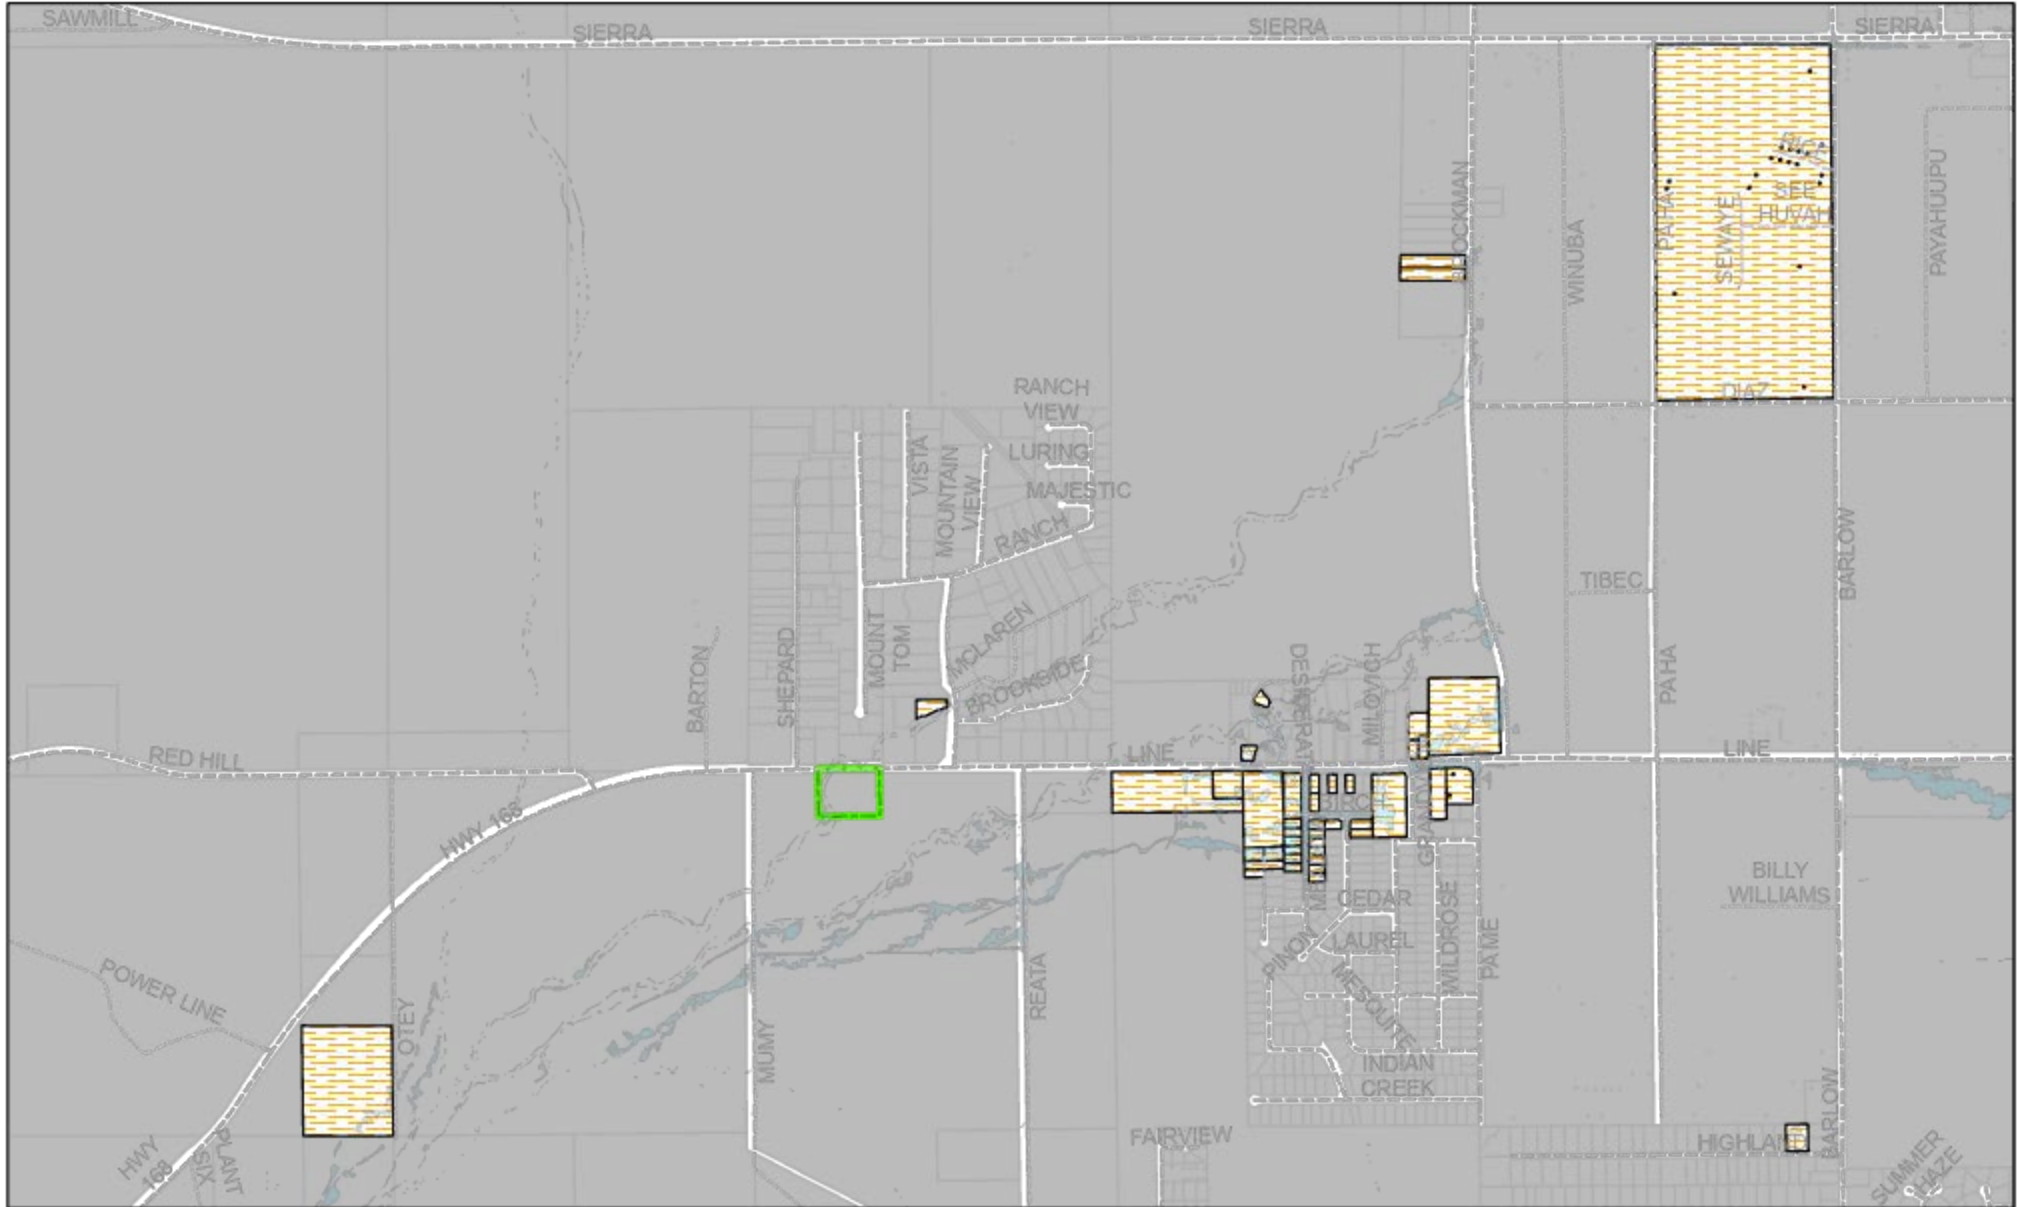

Parcels that are now considered to be in the 500 year flood zone, but previously were not

Legend

- Roads
- 2019 FEMA 500-Year Flood Zone
- Bishop Boundary
- Parcels newly designated to 500-year flood zone

0 500 1,000 2,000 Feet