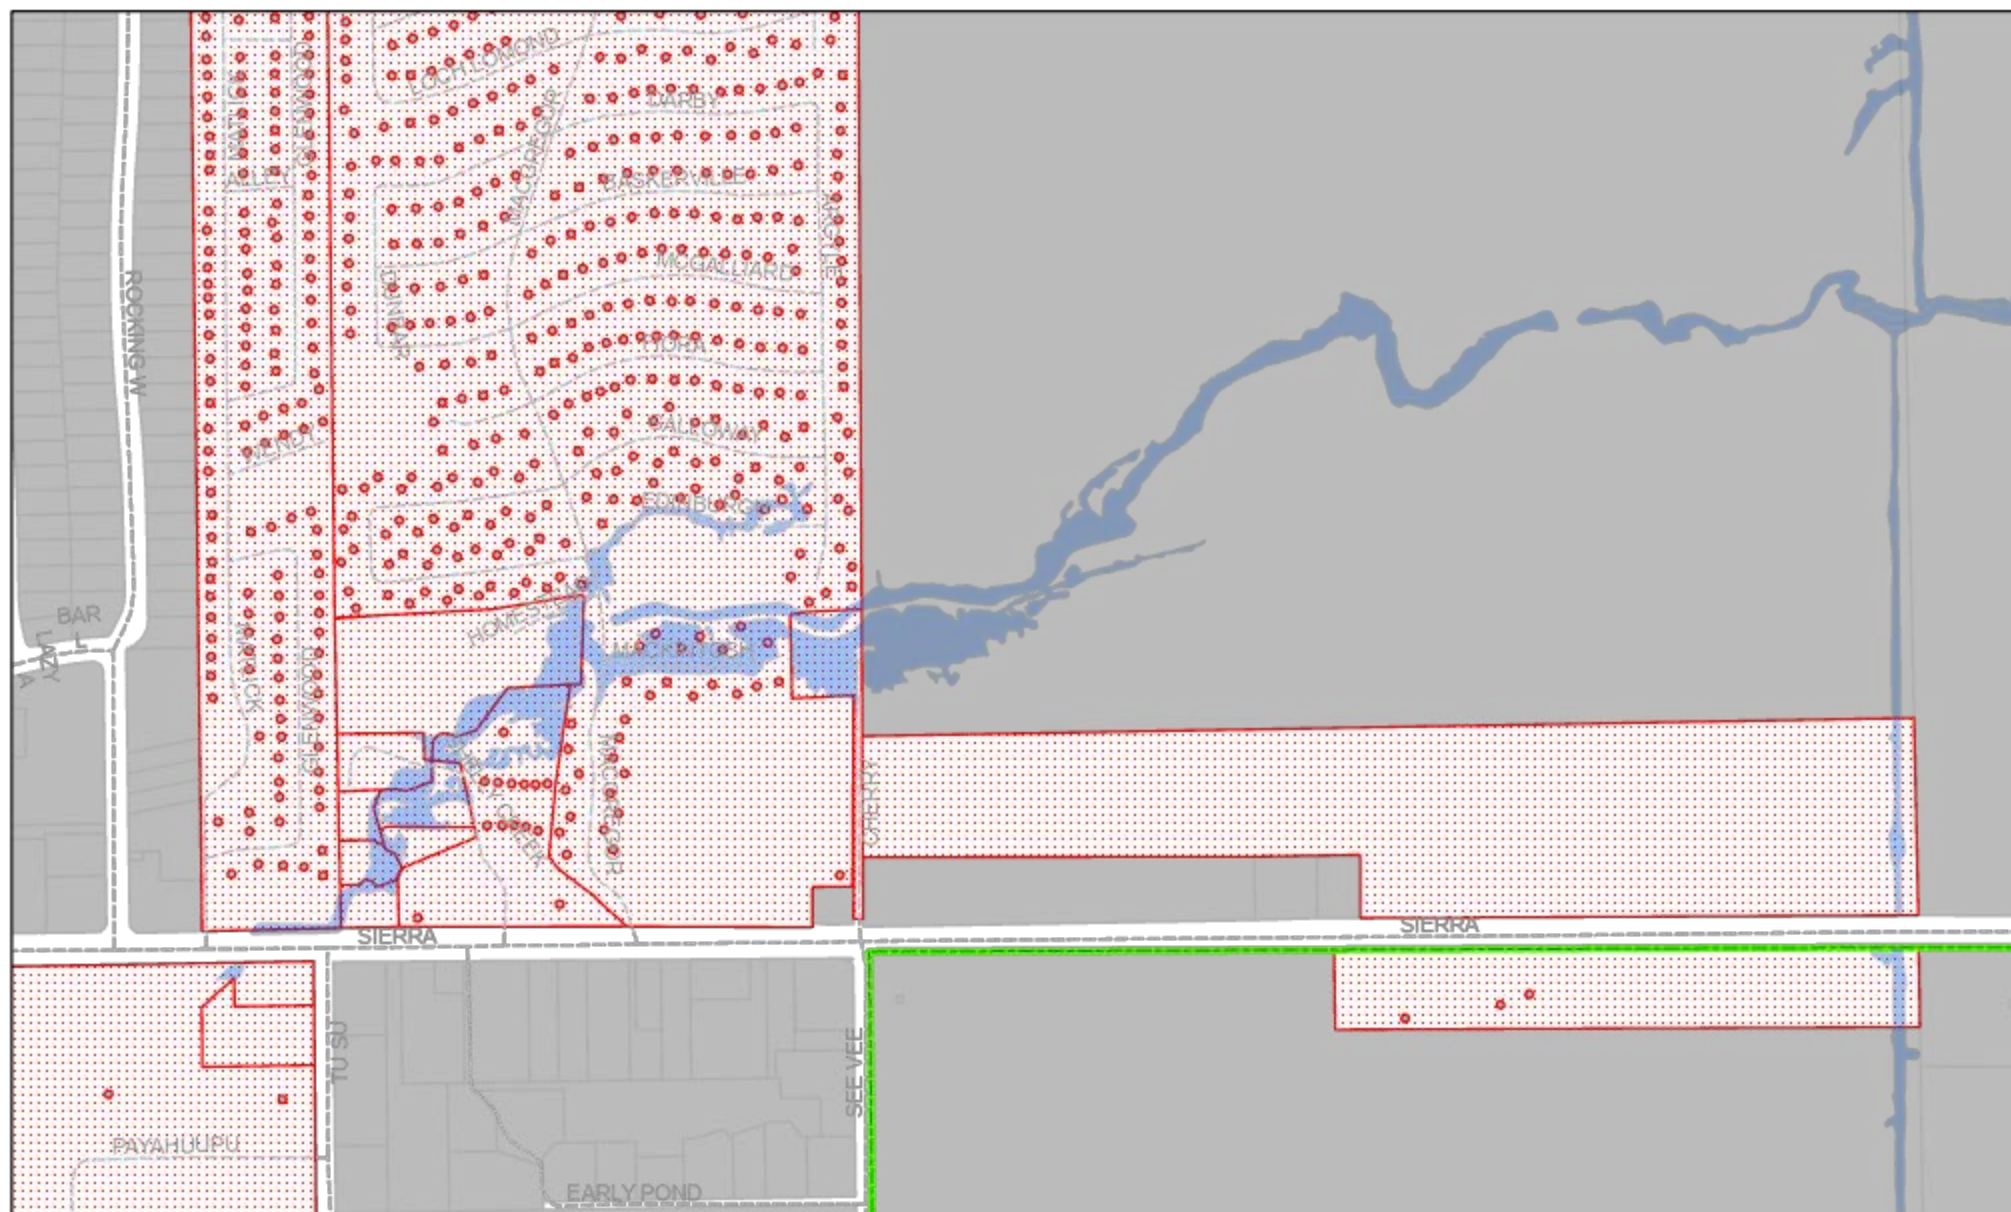

# Parcels that are now considered to be in the 100 year flood zone, but previously were not

## Legend

- Roads
- 2019 FEMA 100-Year Flood Zone
- █ Bishop Boundary
- ▨ Parcels newly designated to 100-year flood zone

0 190 380 760 Feet