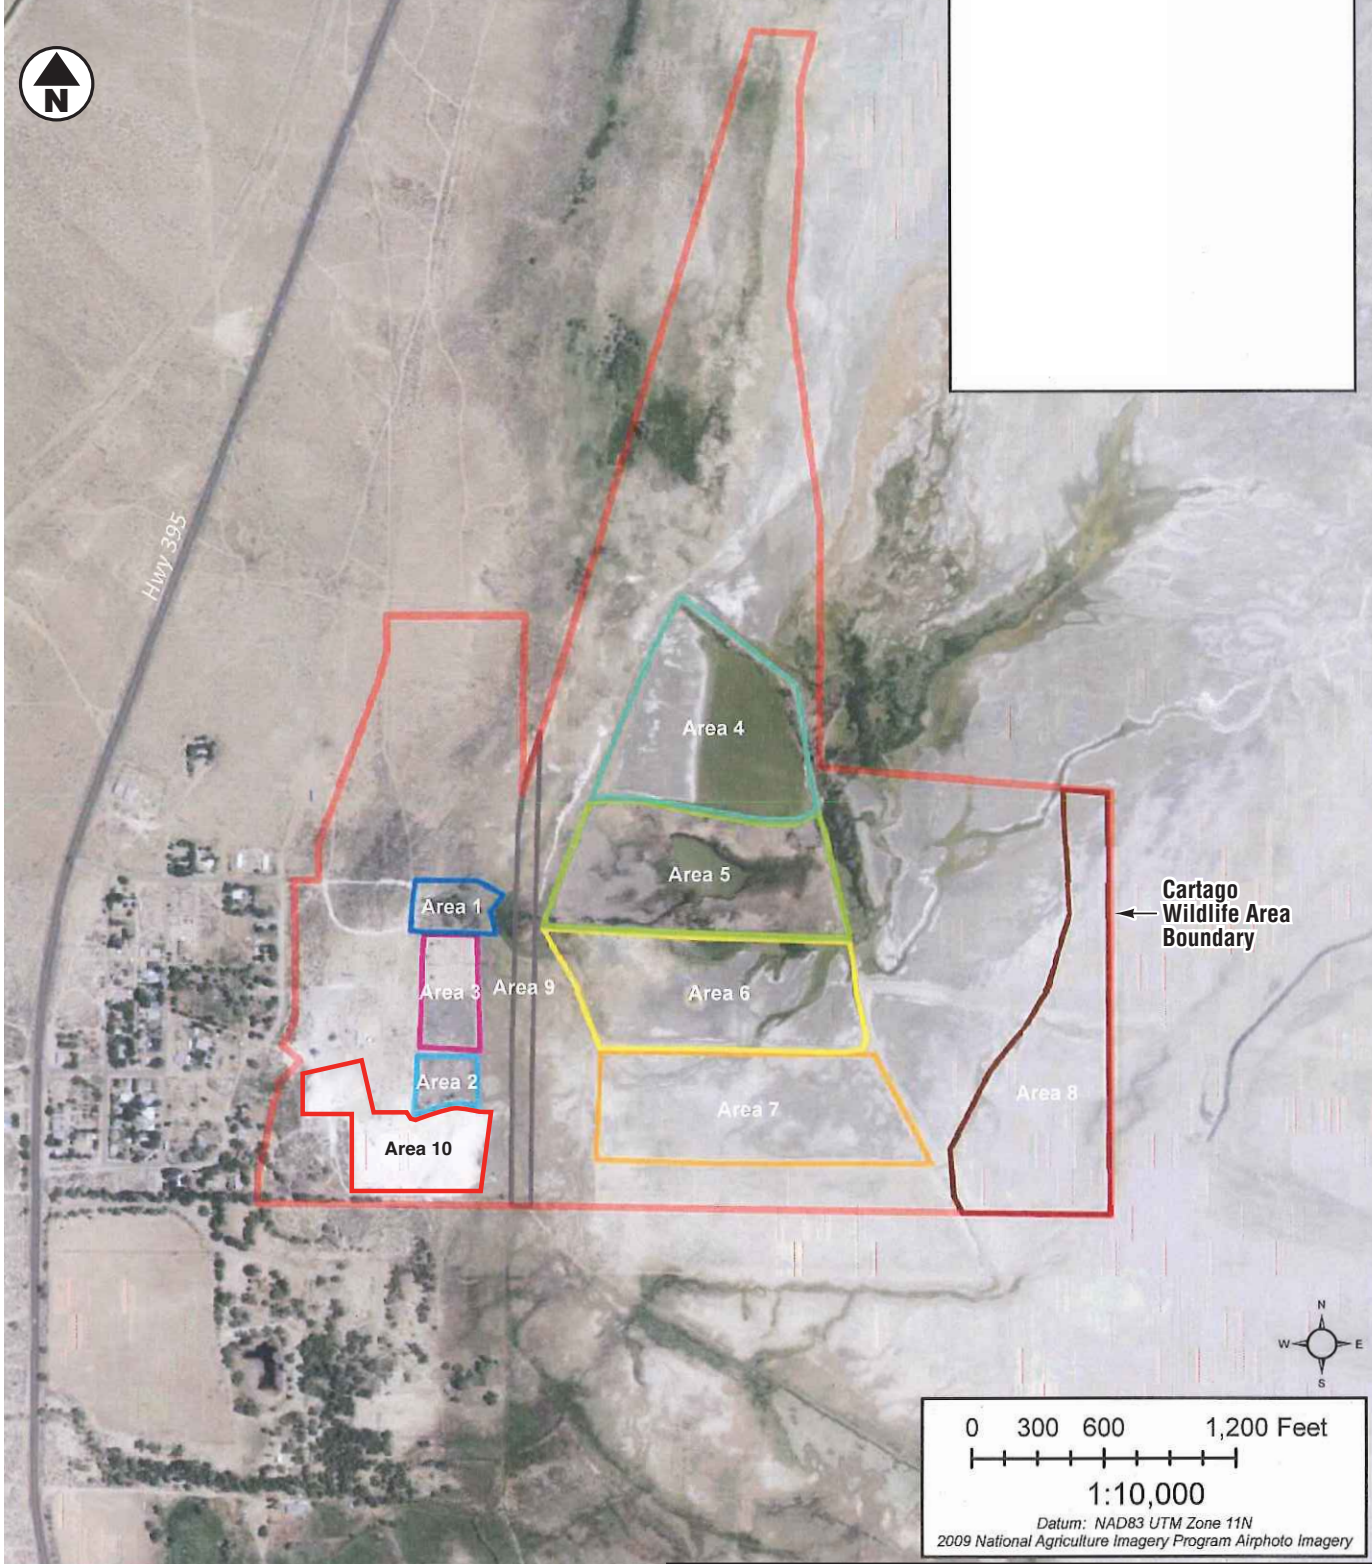

**PROJECT SITE**

INYO  
NATIONAL  
FOREST

North Haiwee  
Reservoir  
South Haiwee  
Reservoir

CHINA LAKE  
NAVAL  
WEAPONS  
CENTER

Lake  
Isabella

SEQUOIA  
NATIONAL  
FOREST

**Ridgecrest**

**GEOCON**  
CONSULTANTS, INC.

July 2019

Figure 1

0 300 600 1,200 Feet  
 1:10,000  
 Datum: NAD83 UTM Zone 11N  
 2009 National Agriculture Imagery Program Airphoto Imagery

**GEOCON**  
 CONSULTANTS, INC.

3160 GOLD VALLEY DR - SUITE 800 - RANCHO CORDOVA, CA 95742  
 PHONE 916.852.9118 - FAX 916.852.9132

**Cartago Wildlife Area**

Inyo County,  
 California

**SITE PLAN**

GEOCON Proj. No. S1190-01-04

Task Order No. 4

July 2019

Figure 2