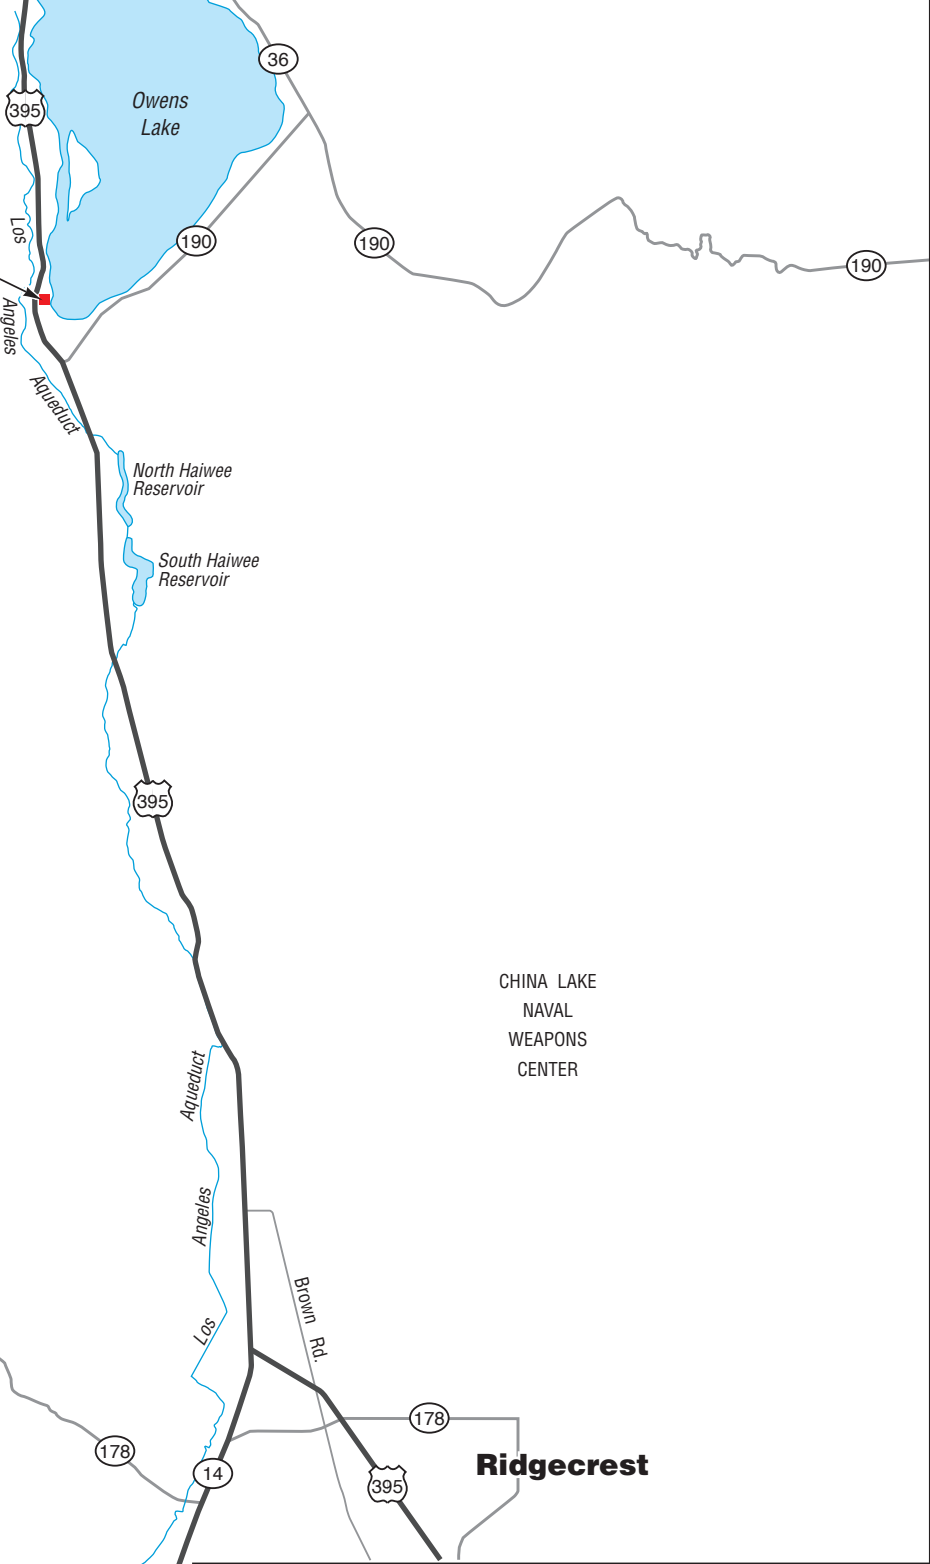

**PROJECT SITE**

INYO  
NATIONAL  
FOREST

North Haiwee  
Reservoir  
South Haiwee  
Reservoir

CHINA LAKE  
NAVAL  
WEAPONS  
CENTER

Lake  
Isabella

SEQUOIA  
NATIONAL  
FOREST

**Ridgecrest**

**GEOCON**  
CONSULTANTS, INC.

3160 GOLD VALLEY DR - SUITE 800 - RANCHO CORDOVA, CA 95742  
PHONE 916.852.9118 - FAX 916.852.9132

Cartago Wildlife Area

Inyo County,  
California

**VICINITY MAP**

GEOCON Proj. No. S1190-01-04

Task Order No. 4