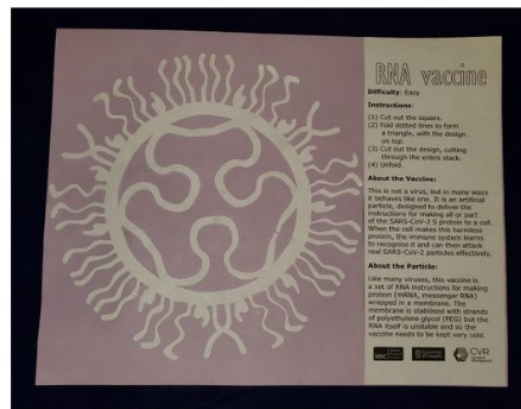

# Virus Snowflakes

A TWIST ON TRADITIONAL PAPER SNOWFLAKES!

LIKE SNOWFLAKES, VIRUSES ARE OFTEN SYMMETRICAL.  
WE CHOSE A FEW TO TURN INTO ART:

**SUPPLIES:** Scissors, paper, and patience (these can be tricky!),  
string for hanging on the tree (optional)

## INSTRUCTIONS:

Follow the instructions on the printed sheets. We colored the solid portion of the design in red to make it easier to see where to cut. Simply flip the colored portion over when it's time to display your work.

We cut out a few as examples and glued them to recycled construction paper we had laying around as displays...but they would look great hanging in a window or on a tree!

Can you make your own snowflake design?  
Get creative!