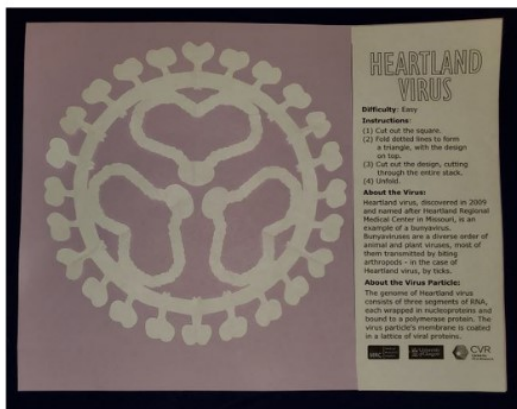

Virus Snowflakes

A TWIST ON TRADITIONAL PAPER SNOWFLAKES!

LIKE SNOWFLAKES, VIRUSES ARE OFTEN SYMMETRICAL.
WE CHOSE A FEW TO TURN INTO ART:

SUPPLIES: Scissors, paper, and patience (these can be tricky!),
string for hanging on the tree (optional)

INSTRUCTIONS:

Follow the instructions on the printed sheets. We colored the solid portion of the design in red to make it easier to see where to cut. Simply flip the colored portion over when it's time to display your work.

We cut out a few as examples and glued them to recycled construction paper we had laying around as displays...but they would look great hanging in a window or on a tree!

Can you make your own snowflake design?
Get creative!

We would love display your created projects on
the community board or you could send